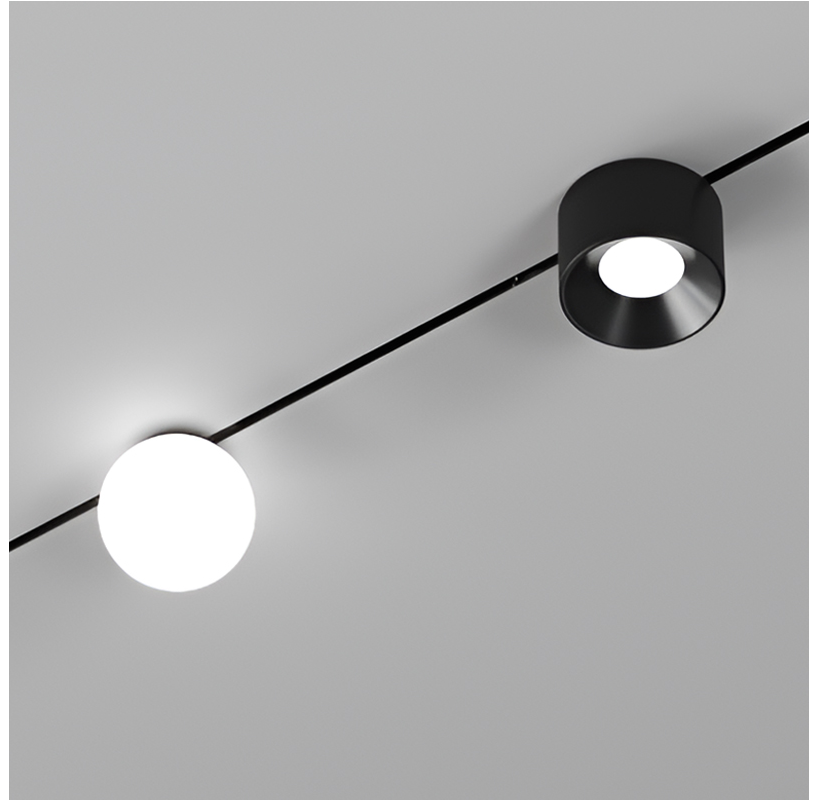

JUST BLACK SYSTEM TRACK

A3JB-TRM-SYS

base number

1. To build a product code in our configurator select the specify button on the base model # product page
2. To build a manual product code on this datasheet choose from the options listed below in blue font and add the suffix to the base model #

GENERAL

Series: Just Black System
Partner: Prolicht
Division: Architectural
Installation: Track
Product Type: Track System Low Voltage
Mounting Location: Ceiling

PHYSICAL

ELECTRICAL

Lamp Type: LED
Dimming: Non-Dimming / 0-10V / DALI
Driver Included: No
Driver Location: Remote
Driver Type: Constant Voltage - Universal
Driver Class: Class 2
Input Voltage (V): 120 - 277
Constant Voltage (V): 24

LED

Lamp Life (hrs): 50000

OPTICAL

RATINGS AND CERTIFICATIONS

Certified By: CSA Certified to UL and CSA Standards
IP rating: IP20

PROJECT	_____
TYPE	_____
SPECIFIER	_____
QUANTITY	_____
DATE	_____