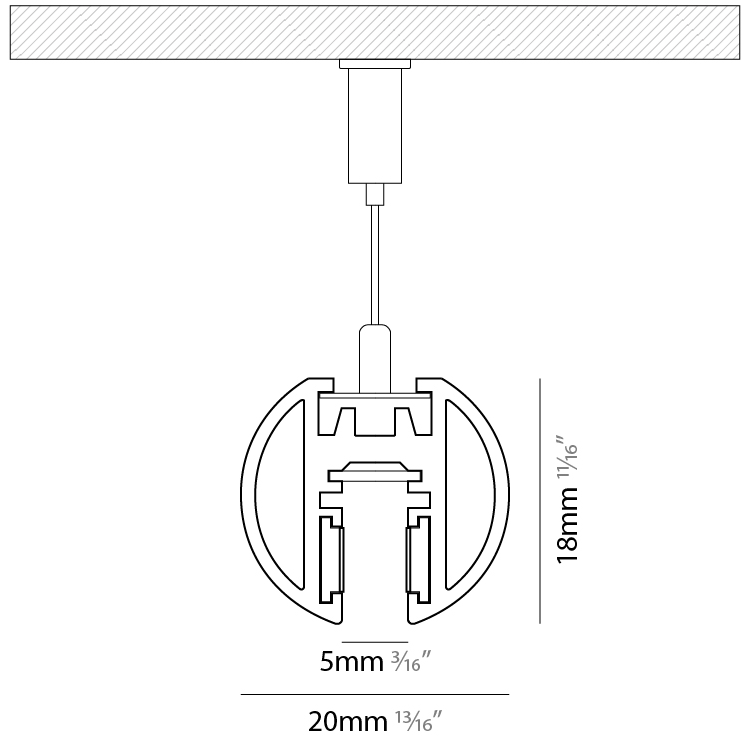

JUST BLACK SYSTEM TRACK

A3JB-SUS-SYS

base number

1. To build a product code in our configurator select the specify button on the base model # product page
2. To build a manual product code on this datasheet choose from the options listed below in blue font and add the suffix to the base model #

GENERAL

Series: Just Black System
Brand: Prolicht
Division: Architectural
Mounting Type: Track
Mounting Location: Ceiling
Subcategory: Modular Systems

PHYSICAL

ELECTRICAL
Lamp Type: LED
Dimming: Non-Dimming / Phase Dimming (120Vac only) / 0-10V Dimming
Driver Included: No
Driver Location: Remote
Driver Type: Constant Voltage - Universal
Driver Class: Class 2
Input Voltage (V): 120 - 277
Constant Voltage (V): 24

LED

Lamp Life (hrs): 50000

OPTICAL

RATINGS AND CERTIFICATIONS
Certified By: CSA Certified to UL and CSA Standards
IP rating: IP20

PROJECT
TYPE
SPECIFIER
QUANTITY
DATE