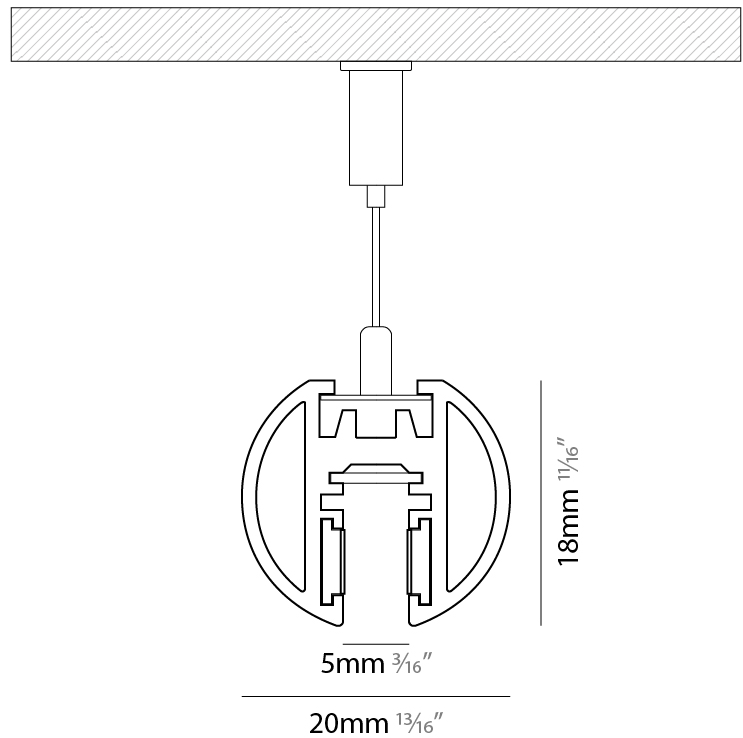

PROJECT	_____
TYPE	_____
SPECIFIER	_____
QUANTITY	_____
DATE	_____

JUST BLACK SYSTEM TRACK

A3JB-SUS-SYS

base number

1. To build a product code in our configurator select the specify button on the base model # product page
2. To build a manual product code on this datasheet choose from the options listed below in blue font and add the suffix to the base model #

GENERAL

Series: Just Black System
Partner: Prolicht
Division: Architectural
Installation: Track
Product Type: Track System Low Voltage
Mounting Location: Ceiling

PHYSICAL

ELECTRICAL

Lamp Type: LED
Dimming: Non-Dimming / 0-10V / DALI
Driver Included: No
Driver Location: Remote
Driver Type: Constant Voltage - Universal
Driver Class: Class 2
Input Voltage (V): 120 - 277
Constant Voltage (V): 24

LED

Lamp Life (hrs): 50000

OPTICAL

RATINGS AND CERTIFICATIONS

Certified By: CSA Certified to UL and CSA Standards
IP rating: IP20