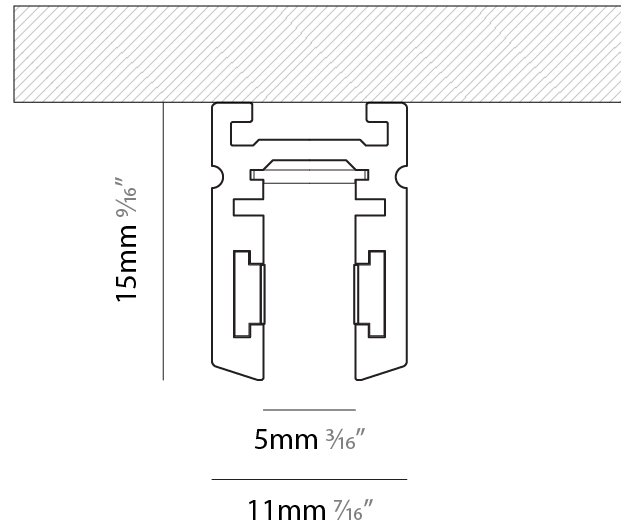

JUST BLACK SYSTEM TRACK

A3JB-SUR-SYS

base number

1. To build a product code in our configurator select the specify button on the base model # product page
2. To build a manual product code on this datasheet choose from the options listed below in blue font and add the suffix to the base model #

GENERAL

Series: Just Black System
Partner: Prolicht
Division: Architectural
Installation: Track
Product Type: Track System Low Voltage
Mounting Location: Ceiling

PHYSICAL

ELECTRICAL

Lamp Type: LED
Dimming: Non-Dimming / 0-10V / DALI
Driver Included: No
Driver Location: Remote
Driver Type: Constant Voltage - Universal
Driver Class: Class 2
Input Voltage (V): 120 - 277
Output Voltage (V): 24

LED

Lamp Life (hrs): 50000

OPTICAL

RATINGS AND CERTIFICATIONS

Certified By: CSA Certified to UL and CSA Standards
IP rating: IP20