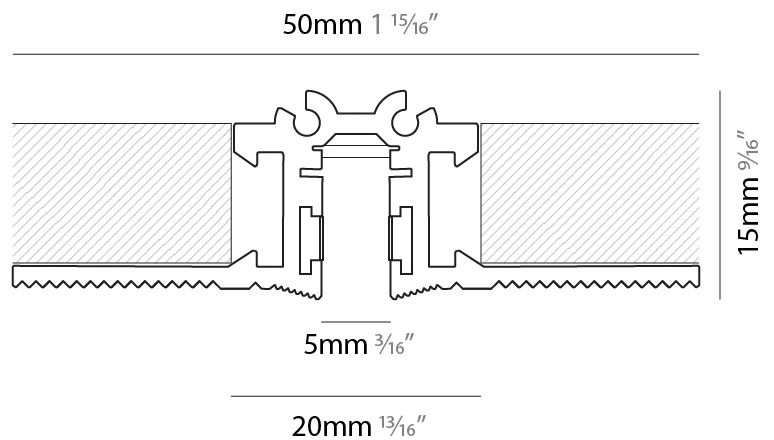

LED

Lamp Life (hrs): 50000

OPTICAL

RATINGS AND CERTIFICATIONS

Certified By: CSA Certified to UL and CSA Standards
 IP rating: IP20

PROJECT	
TYPE	
SPECIFIER	
QUANTITY	
DATE	

PROJECT

TYPE