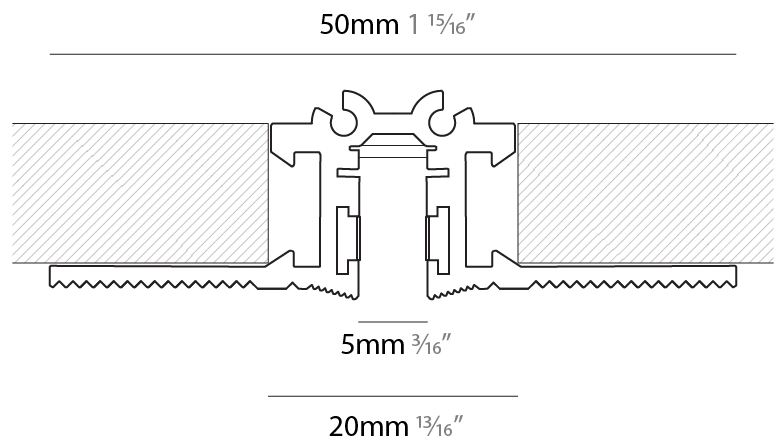

LED

Lamp Life (hrs): 50000

OPTICAL

RATINGS AND CERTIFICATIONS

Certified By: CSA Certified to UL and CSA Standards
IP rating: IP20

PROJECT	_____
TYPE	_____
SPECIFIER	_____
QUANTITY	_____
DATE	_____

PROJECT

TYPE