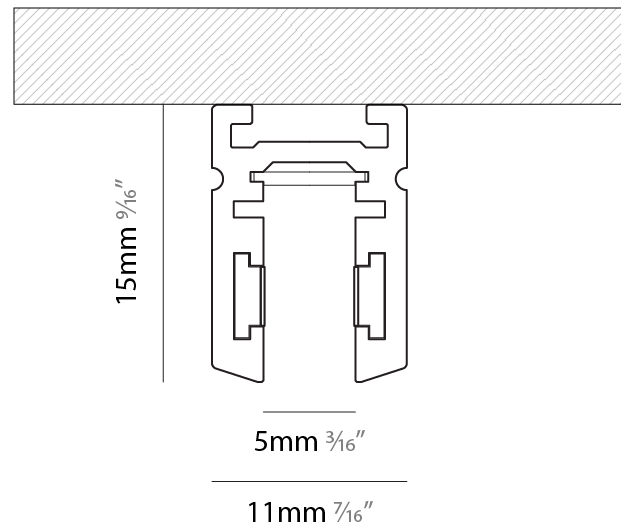

JUST BLACK SYSTEM TRACK

A3JB-SUR-SYS

base number

1. To build a product code in our configurator select the specify button on the base model # product page
2. To build a manual product code on this datasheet choose from the options listed below in blue font and add the suffix to the base model #

GENERAL

Series: Just Black System
Brand: Prolicht
Division: Architectural
Mounting Type: Track
Mounting Location: Wall / Ceiling
Subcategory: Modular Systems

PHYSICAL

ELECTRICAL

Lamp Type: LED
Dimming: Non-Dimming / Phase Dimming (120Vac only) / 0-10V Dimming
Driver Included: No
Driver Location: Remote
Driver Type: Constant Voltage - Universal
Driver Class: Class 2
Input Voltage (V): 120 - 277
Output Voltage (V): 24

LED

Lamp Life (hrs): 50000

OPTICAL

RATINGS AND CERTIFICATIONS

Certified By: CSA Certified to UL and CSA Standards
IP rating: IP20

PROJECT	_____
TYPE	_____
SPECIFIER	_____
QUANTITY	_____
DATE	_____